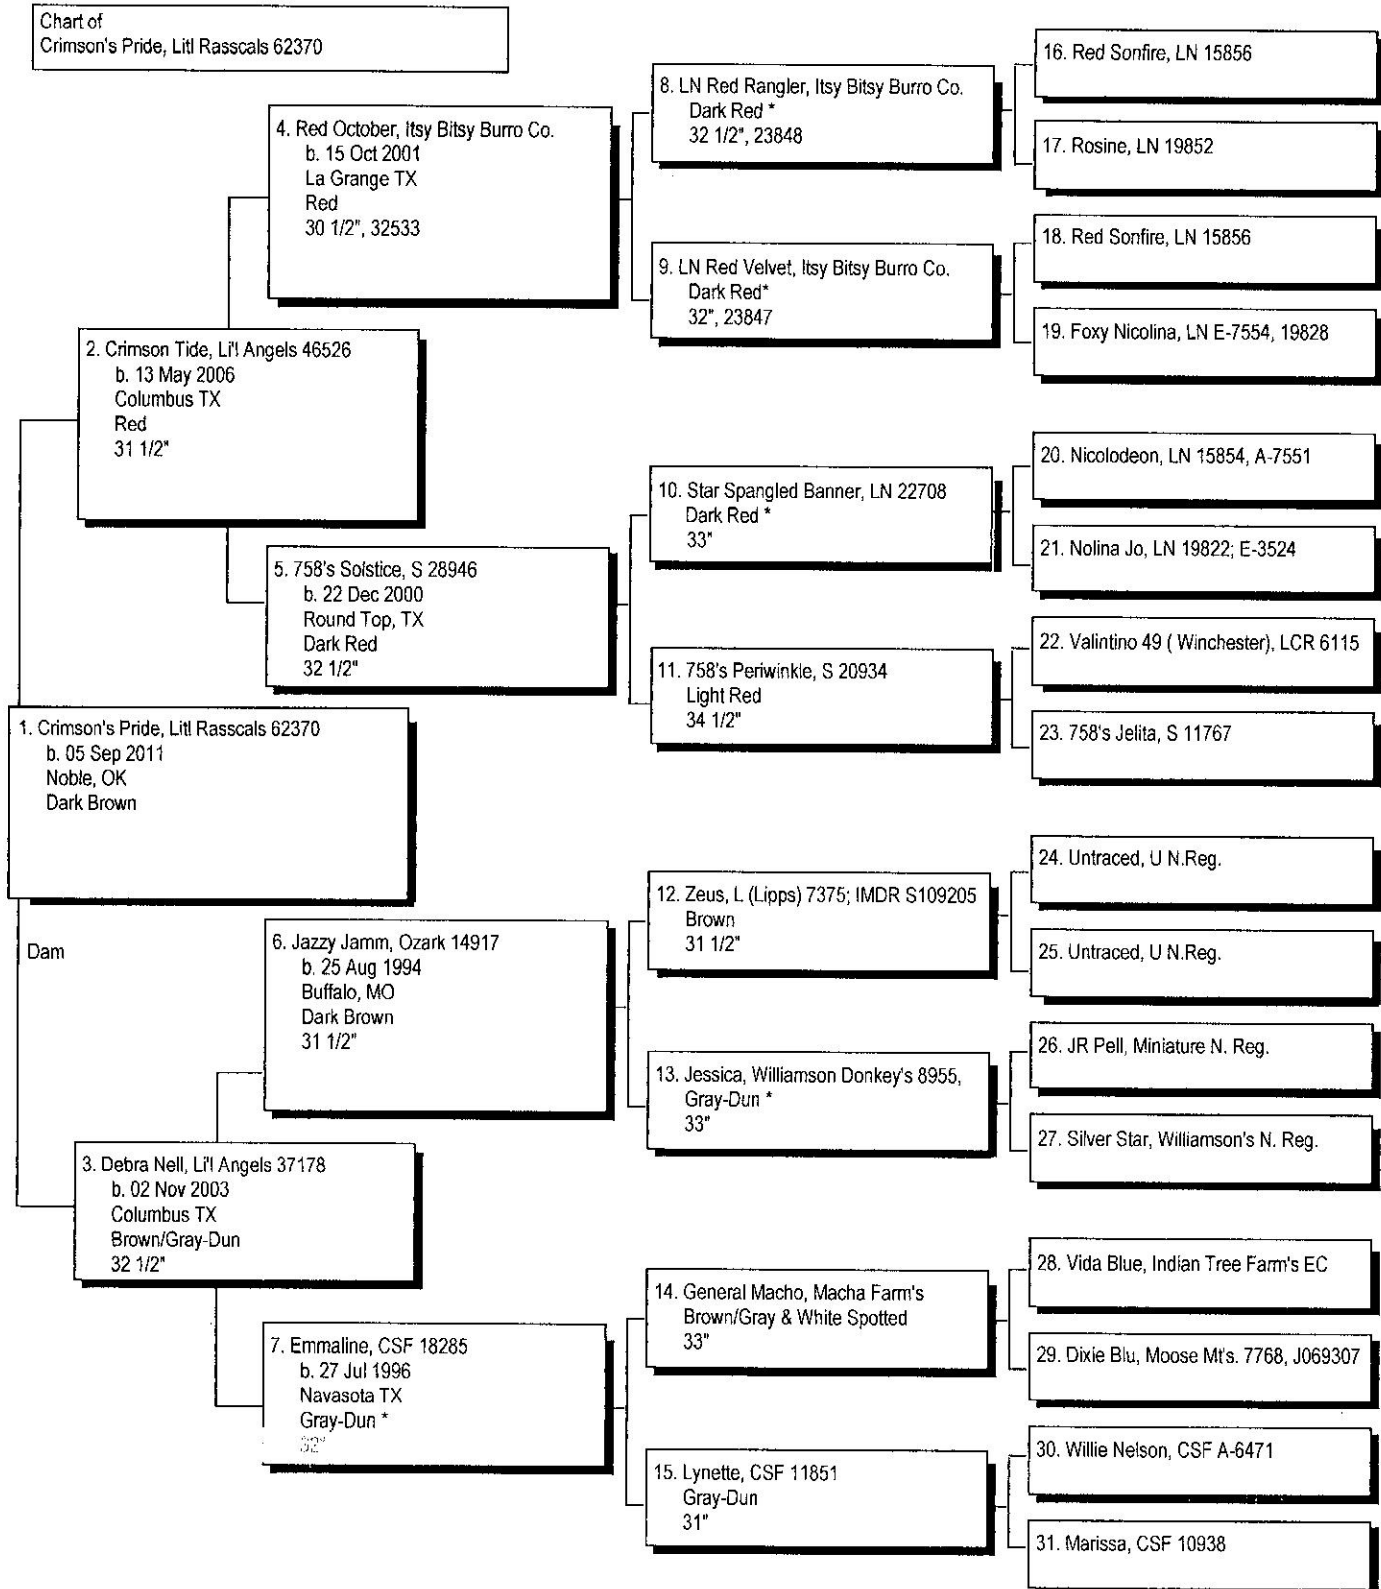

Pedigree

Chart #1

Do not remove photo.
Certificate is invalid
Without photo.

The American Donkey and Mule Society
P.O. Box 1210, Lewisville, TX 75067 (972) 219-0781
The American Donkey and Mule Society is not responsible
for errors in information submitted to the registry.