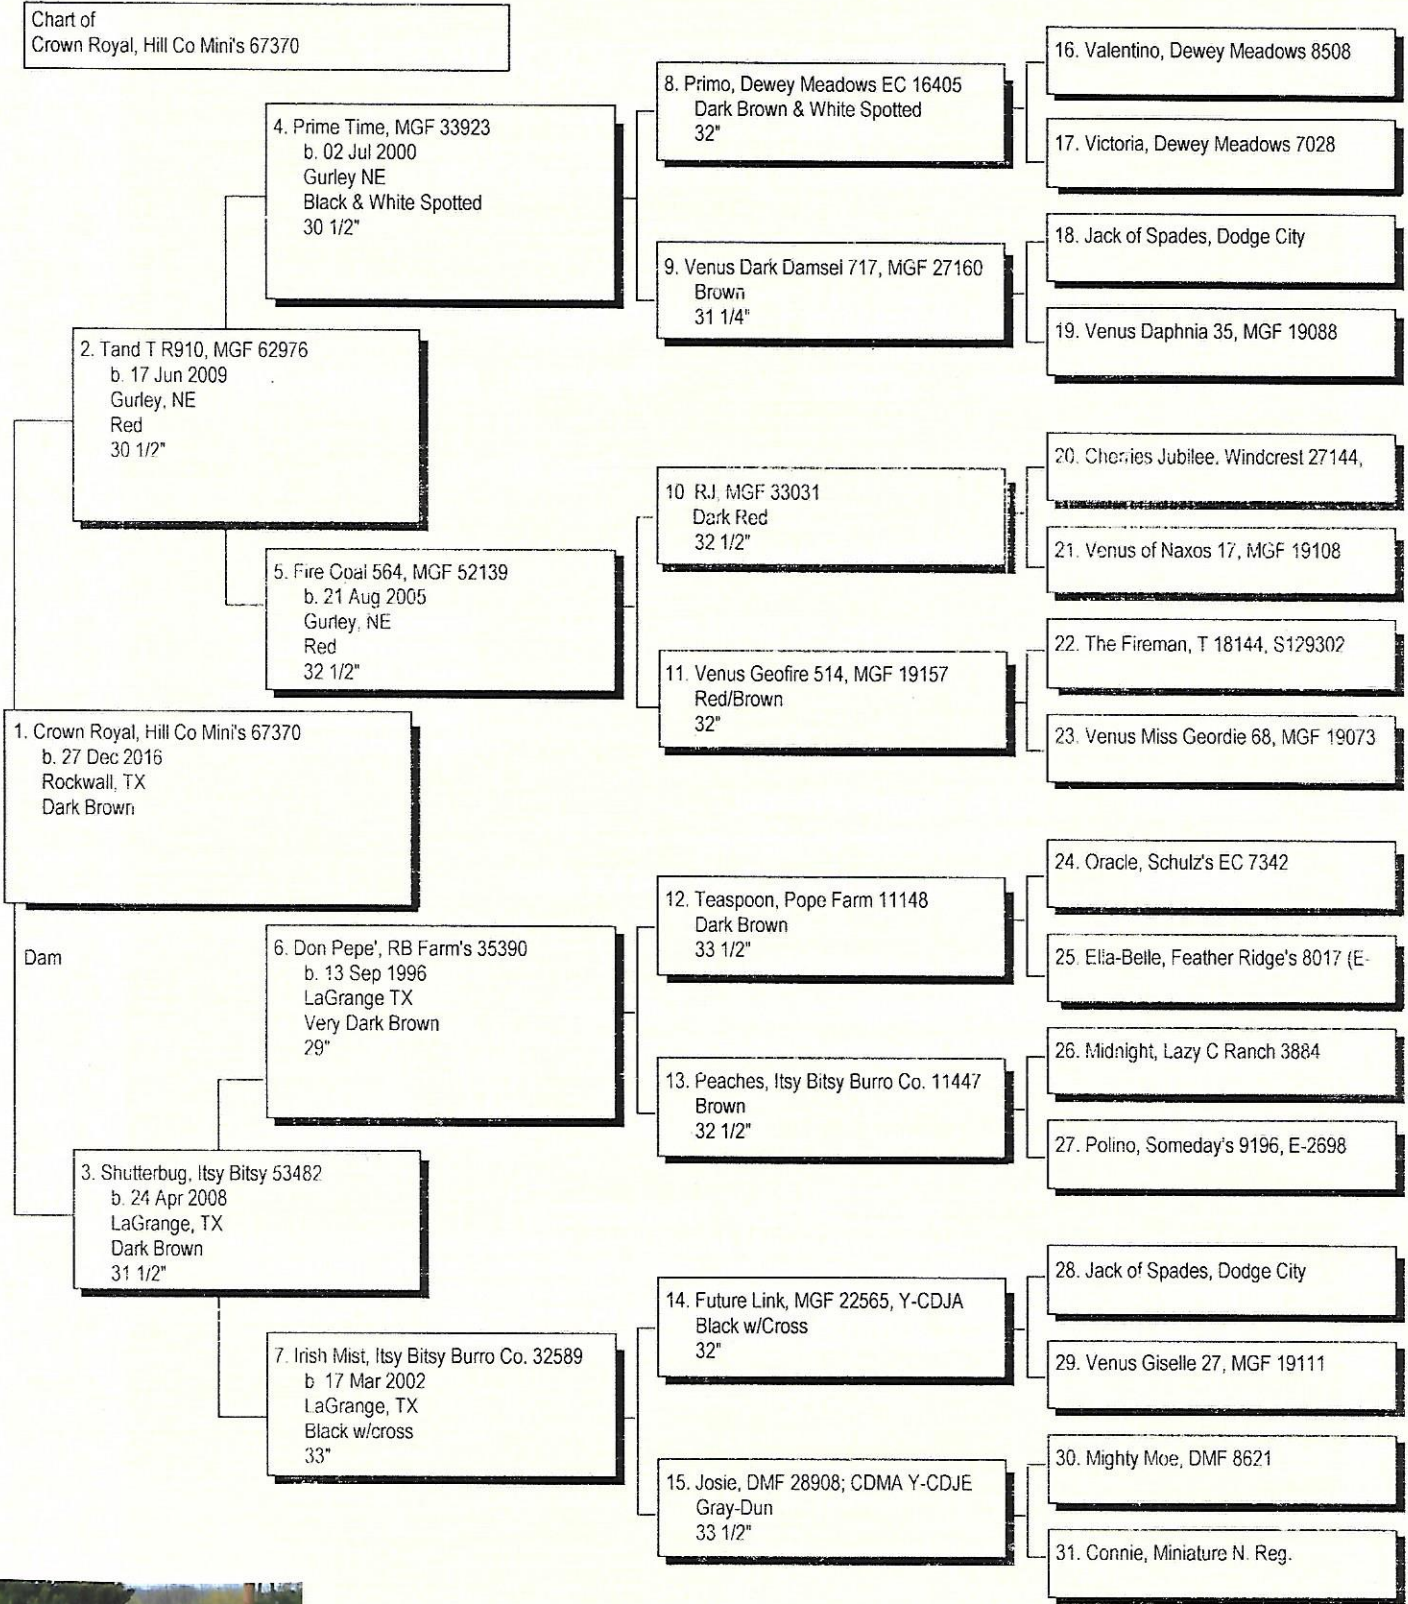

900164001356771

Pedigree

Chart #1

The American Donkey and Mule Society  
P.O. Box 1210, Lewisville, TX 75067 (972) 219-0781  
The American Donkey and Mule Society is not responsible  
for errors in information submitted to the registry.